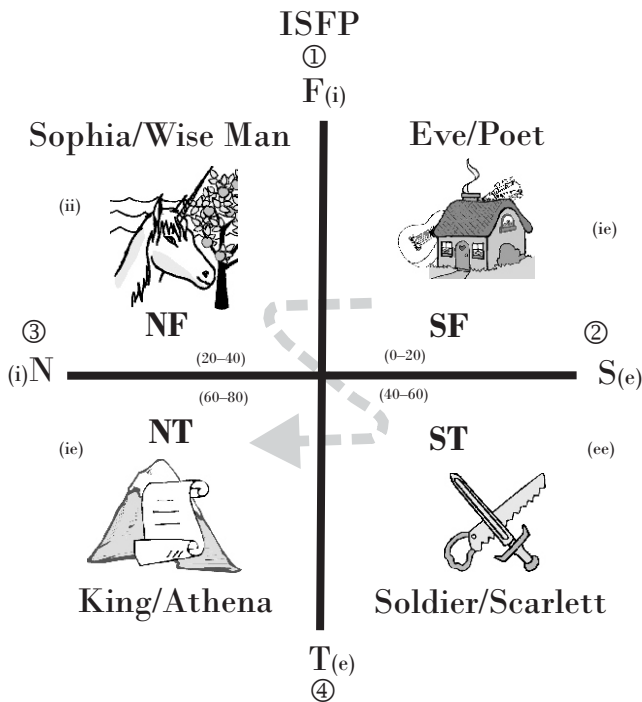

# How Typology Affects Life Stages

## Down-to-Earth People Person Stages of Life for SFs

S = Sensation N = Intuition F = Feeling T = Thinking i = introverted e = extraverred ① = 1st function