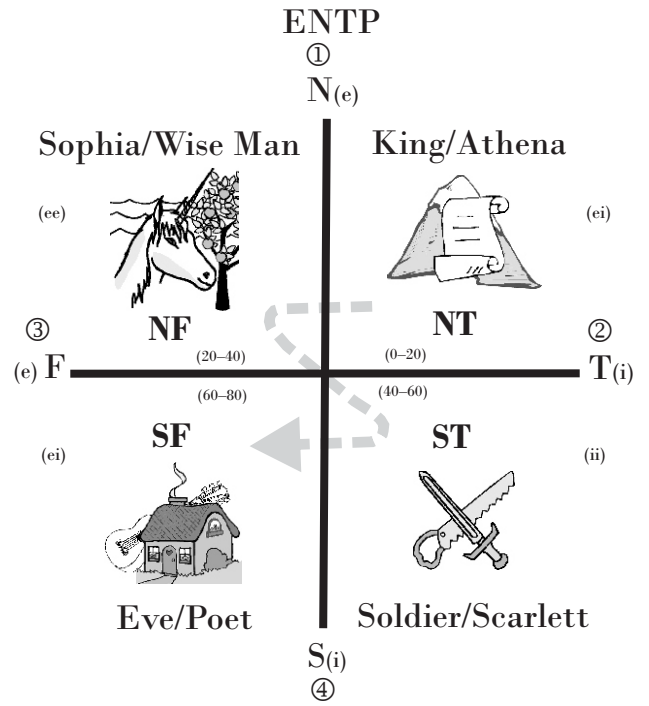

## Stages of Life for NFs

S = Sensation N = Intuition F = Feeling T = Thinking i = introverted e = extraverted ① = 1st function

# Big-Picture Problem Solver

## Stages of Life for NTs

S = Sensation N = Intuition F = Feeling T = Thinking i = introverted e = extraverted ① = 1st function