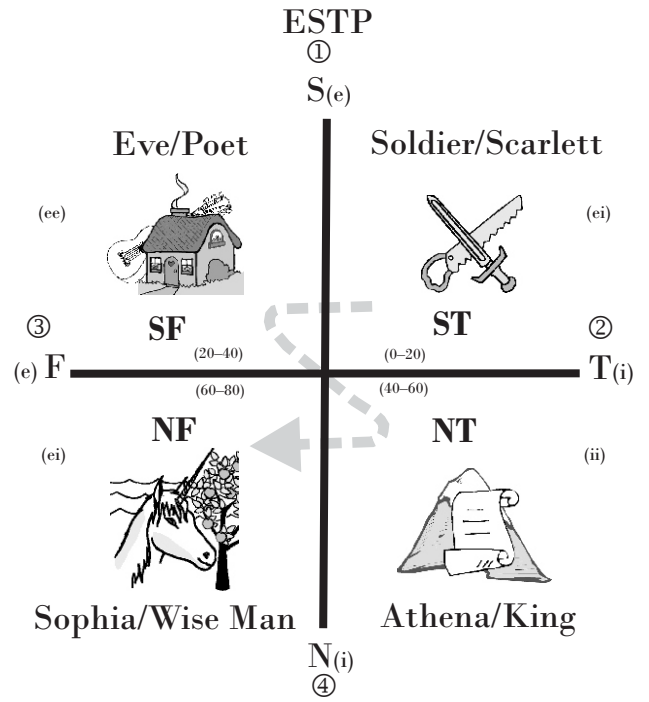

Down-to-Earth Problem Solver

Stages of Life for STs

S = Sensation N = Intuition F = Feeling T = Thinking i = introverted e = extroverted ① = 1st function