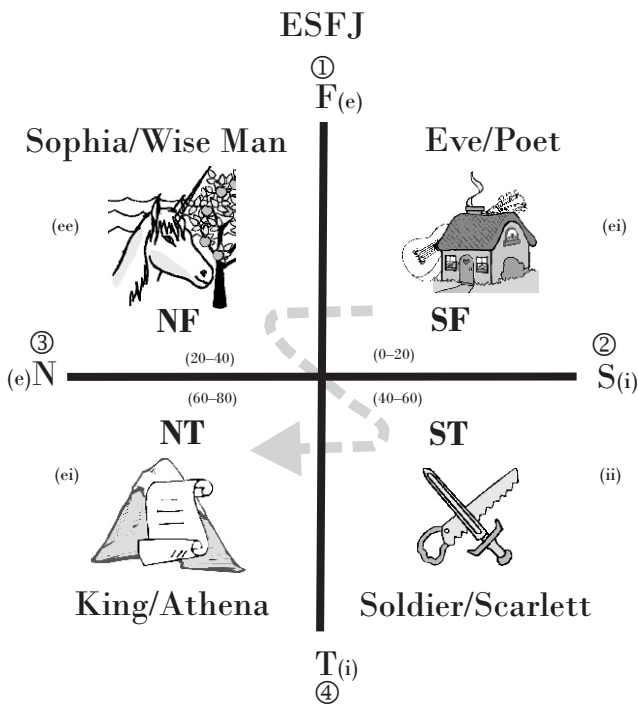

# How Typology Affects Life Stages

## Down-to-Earth People Person Stages of Life for SFs

S = Sensation N = Intuition F = Feeling T = Thinking i = introverted e = extraverred ① = 1st function