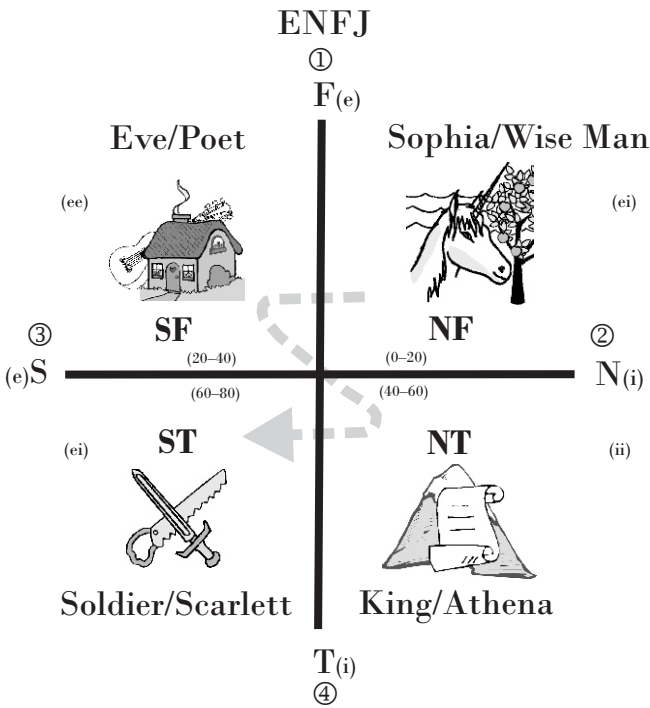

Big-Picture People Person

Stages of Life for NFs

S = Sensation N = Intuition F = Feeling T = Thinking i = introverted e = extraverted ① = 1st function