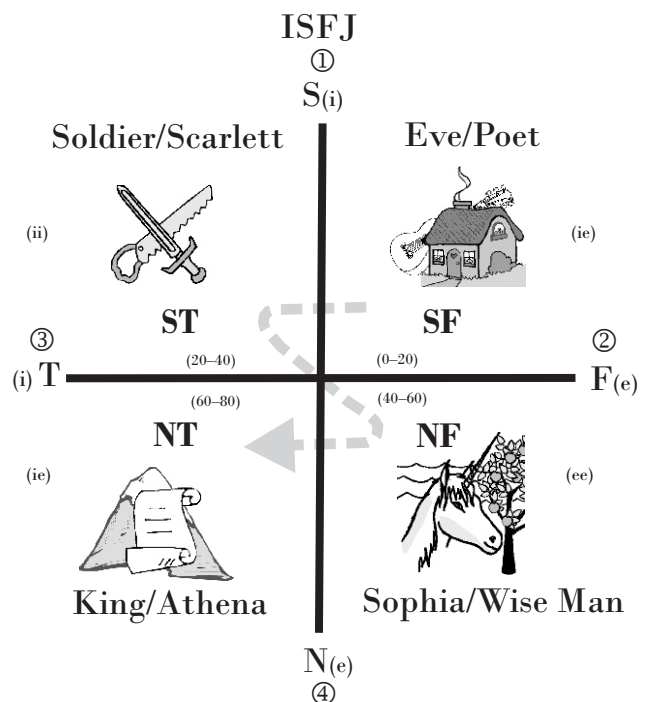

# How Typology Affects Life Stages

## Down-to-Earth People Person Stages of Life for SFs

S = Sensation N = Intuition F = Feeling T = Thinking i = introverted e = extraverred ① = 1st function