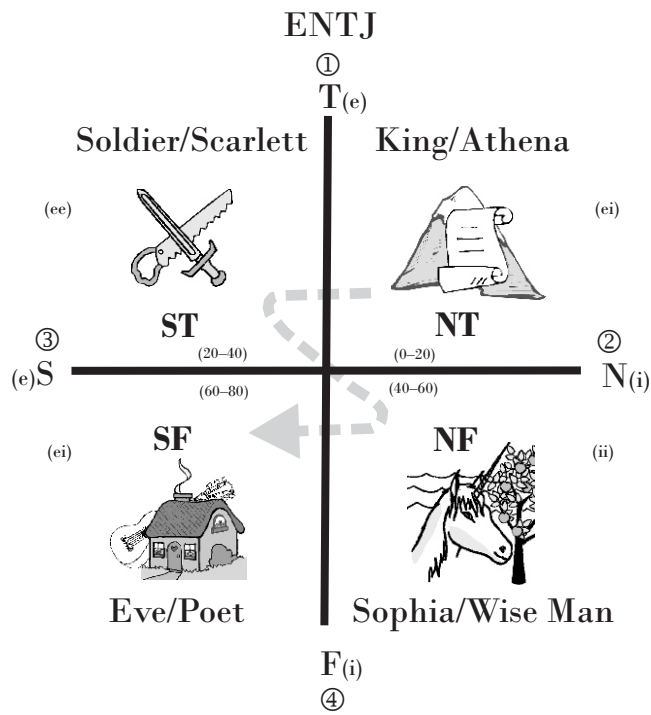

## Stages of Life for NFs

S = Sensation N = Intuition F = Feeling T = Thinking i = introverted e = extraverted ① = 1st function

# Big-Picture Problem Solver

## Stages of Life for NTs

S = Sensation N = Intuition F = Feeling T = Thinking i = introverted e = extraverted ① = 1st function