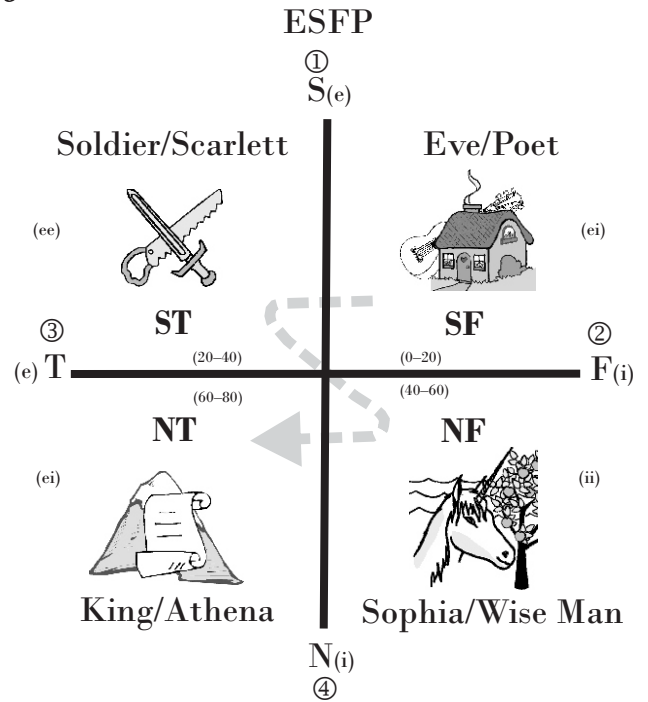

# How Typology Affects Life Stages

## Down-to-Earth People Person Stages of Life for SFs

S = Sensation N = Intuition F = Feeling T = Thinking i = introverted e = extraverred ① = 1st function