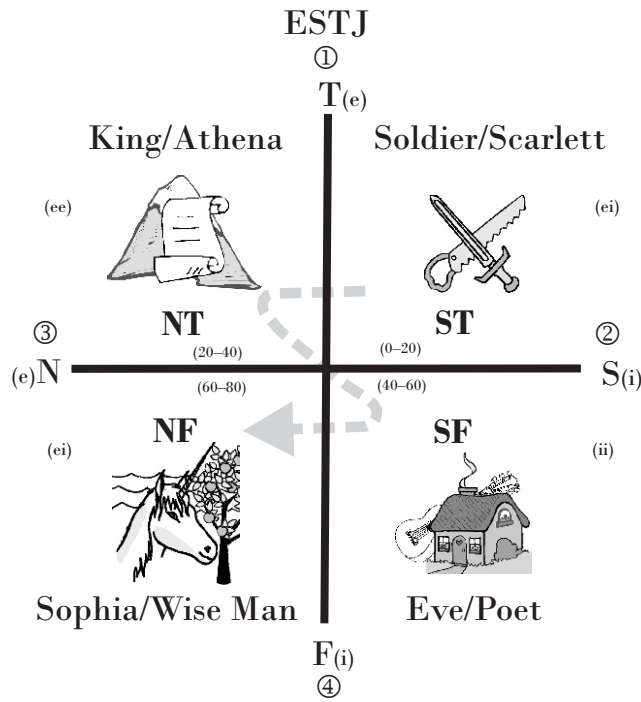

Down-to-Earth Problem Solver

Stages of Life for STs

S = Sensation N = Intuition F = Feeling T = Thinking i = introverted e = extroverted ① = 1st function