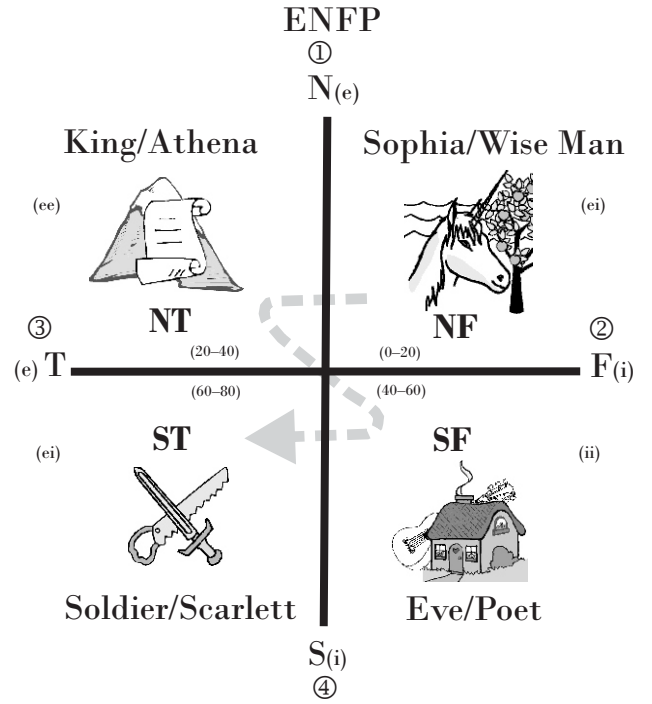

Big-Picture People Person

Stages of Life for NFs

S = Sensation N = Intuition F = Feeling T = Thinking i = introverted e = extraverted ① = 1st function