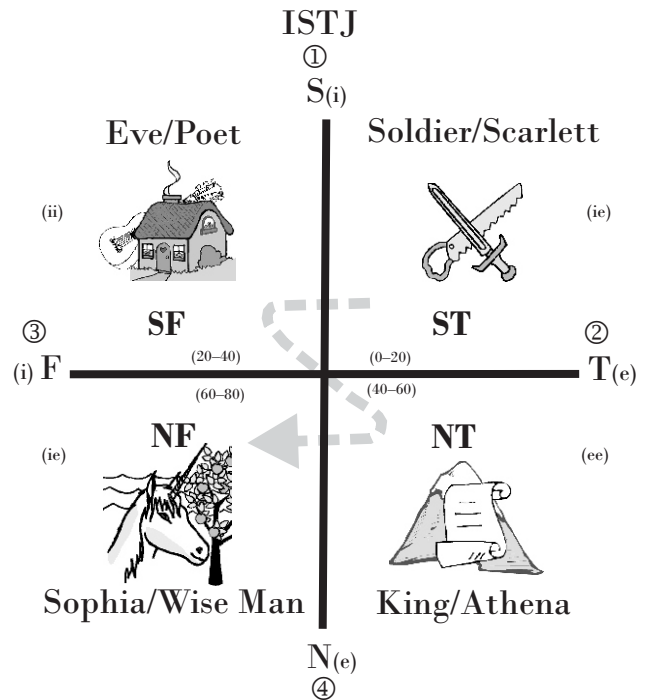

Down-to-Earth Problem Solver

Stages of Life for STs

S = Sensation N = Intuition F = Feeling T = Thinking i = introverted e = extroverted ① = 1st function