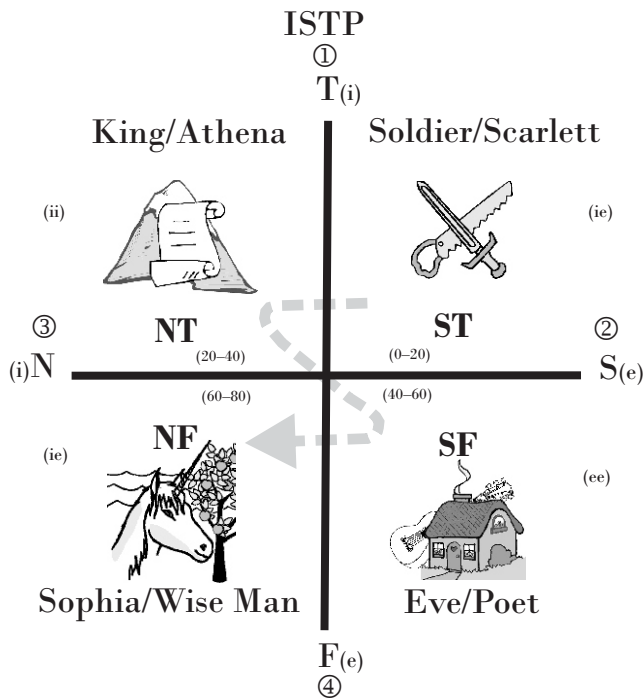

Down-to-Earth Problem Solver

Stages of Life for STs

S = Sensation N = Intuition F = Feeling T = Thinking i = introverted e = extroverted ① = 1st function