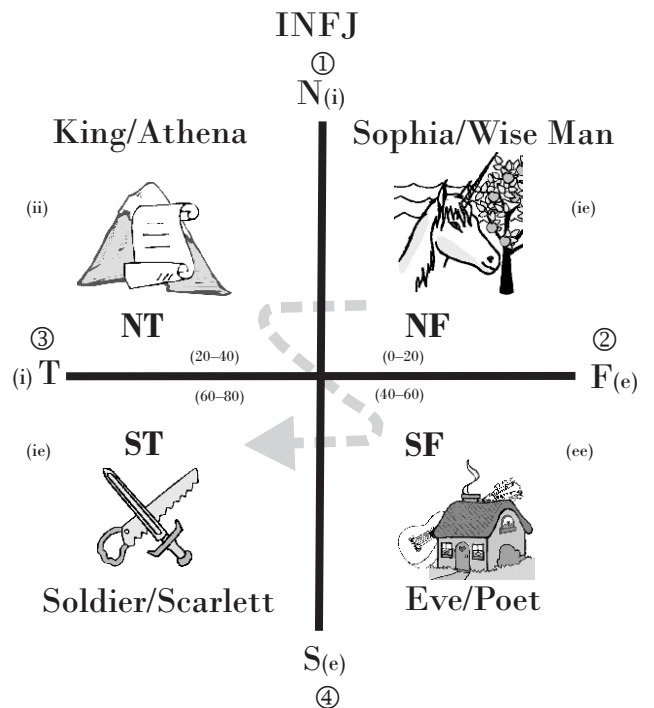

Big-Picture People Person

Stages of Life for NFs

S = Sensation N = Intuition F = Feeling T = Thinking i = introverted e = extraverted ① = 1st function